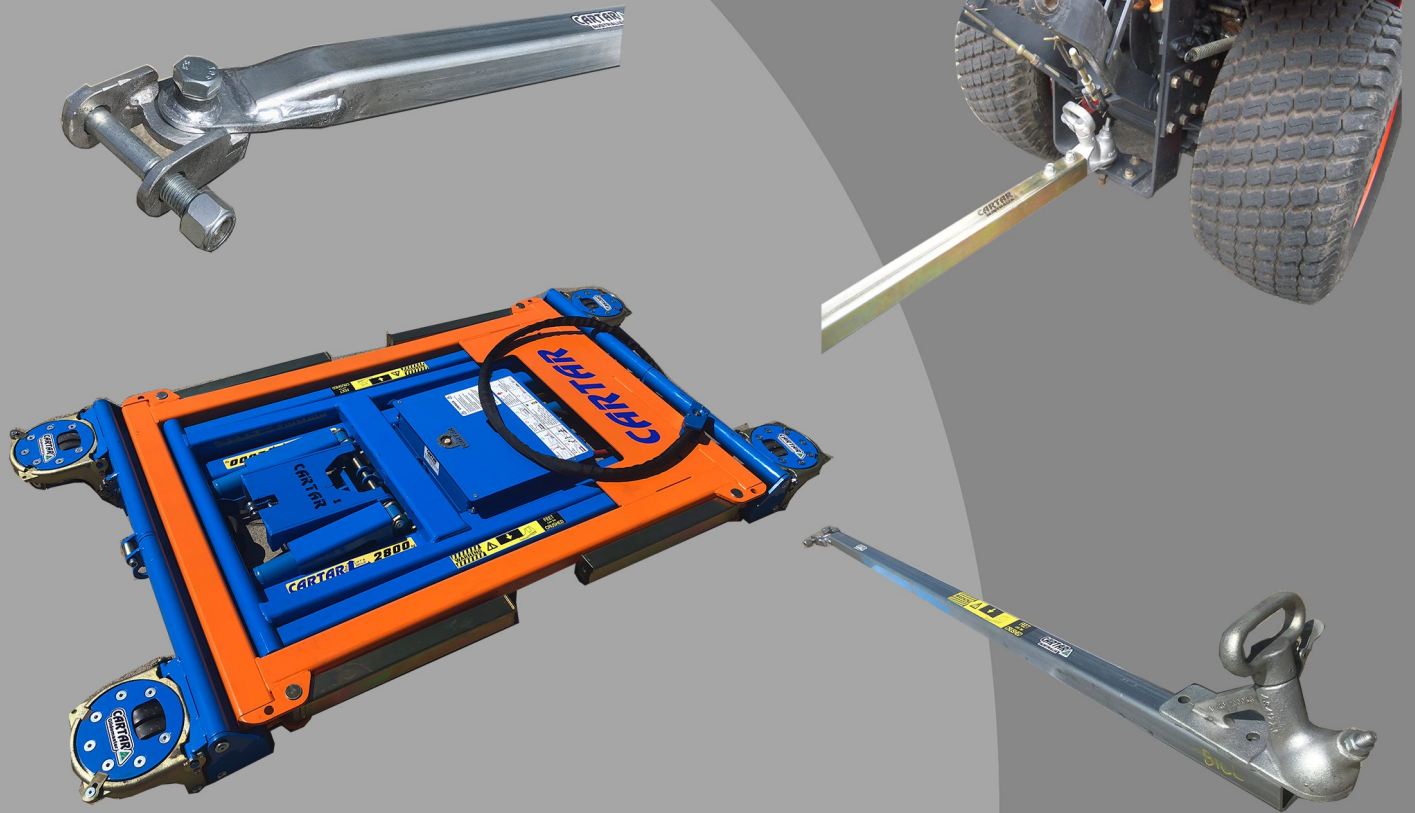

# CARTAR Tow Kit

Check the tow Kit on YouTube

**The Cartar Tow Kit** : designed to work in conjunction with the Glidemaster . Combined with the 12 volt power pack and sourcing power from the Tow vehicle , this is a brilliant system for lifting and moving stock over large distances. From auto body shops to Air ports , this is Cartar at its best .

australian made - australian quality

**CARTAR** LIFT & MOVE  
mobile hoist technology