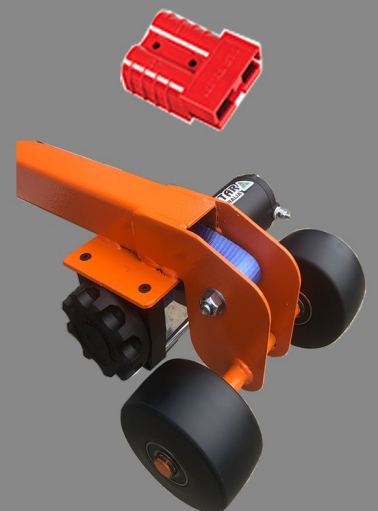

CARTAR Un-Loader

No Modifications required to your Vehicle .
Supply Power Lead and ready to go
Totally package sits below your wheel arches .
Create a tray below the floor of your Van

Total Height - 180 mm
Width - 1080 mm
Length - 2100 mm
12 volt Battery Power

Connect to Anderson plug
and powered from your
Vehicle

australian made - australian quality

CARTAR LIFT & MOVE
mobile hoist technology