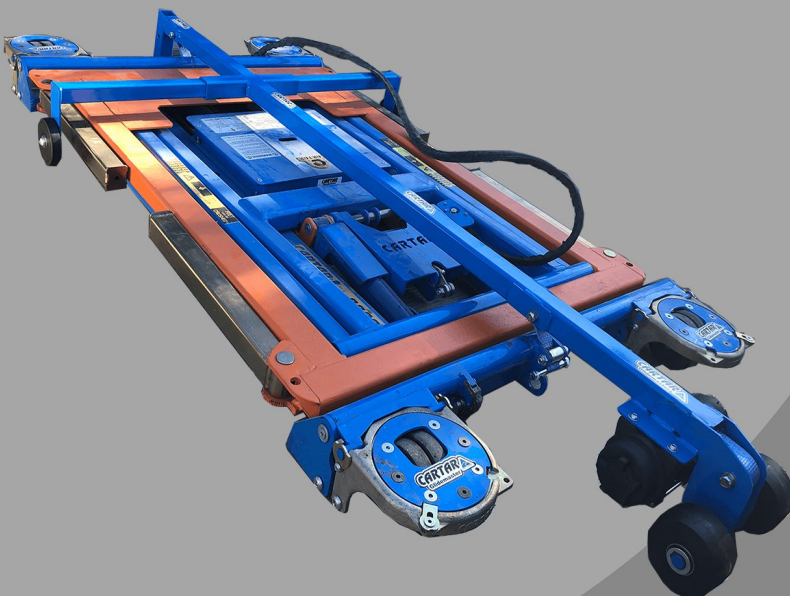

CARTAR Un-Loader

No Modifications required to your Vehicle .
Supply Power Lead and ready to go
Totally package sits below your wheel arches .
Create a tray below the floor of your Van

Total Height - 180 mm
Width - 1080 mm
Length - 2100 mm
12 volt Battery Power

Connect to Anderson plug
and powered from your
Vehicle

australian made - australian quality

CARTAR LIFT & MOVE
mobile hoist technology